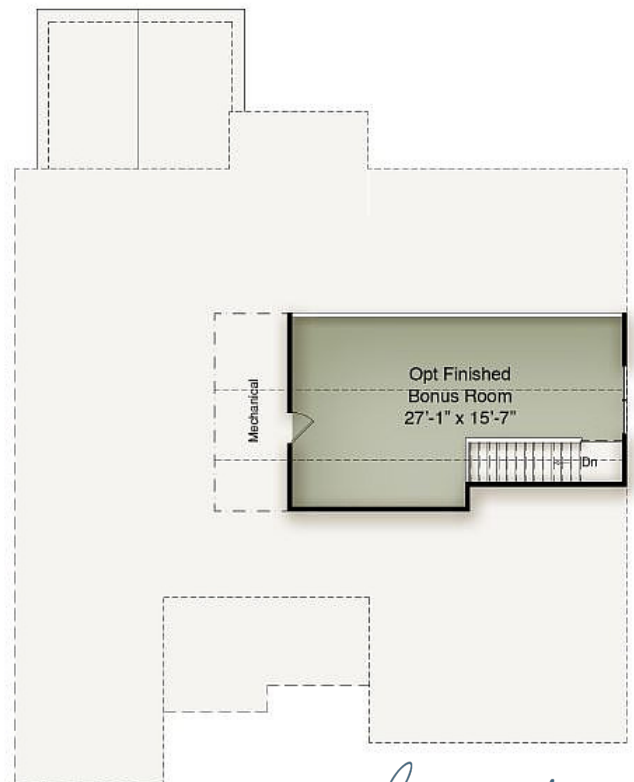

# Tideline

2,177 SF  
3 Bed 2.5 Bath

10' ceilings Floor 1  
Tile walk-in Master Shower  
Hardwood Flooring

Fiber cement siding  
Brick Foundation  
GE stainless appliance package

Screened Porch  
Upgraded insulation  
Tile backsplash in Kitchen