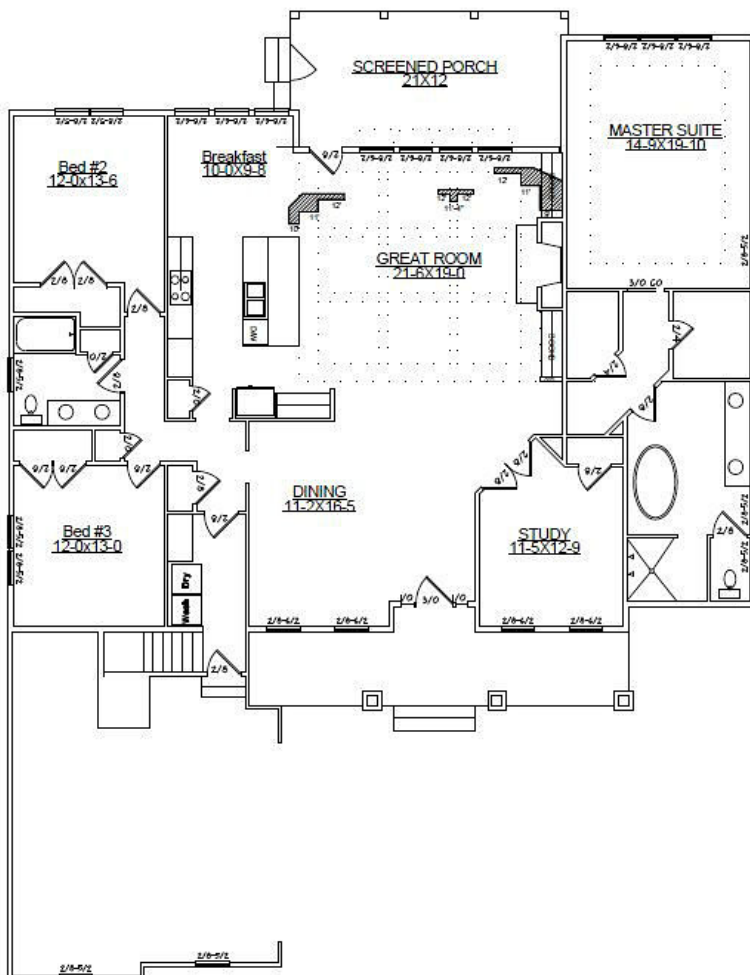

The Hamilton

2,542 SF
3 Bed 2 Bath

10' ceilings Floor 1
Tile walk in-Master Shower
Hardwood Flooring

Fiber cement siding
Upgraded insulation
GE stainless appliance package

Screened Porch
Open Floor Plan
Optional Bonus Room 487 SF