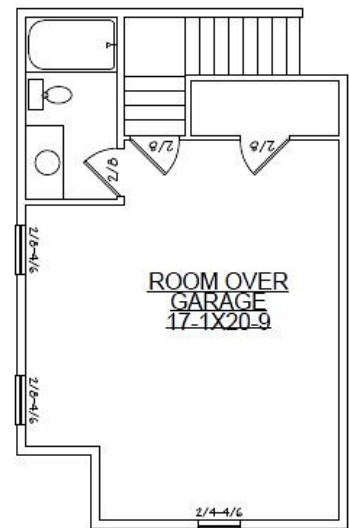

The Hamilton

2,542 SF
3 Bed 2 Bath

10' ceilings Floor 1
Tile walk in-Master Shower
Hardwood Flooring

Fiber cement siding
Upgraded insulation
GE stainless appliance package

Screened Porch
Open Floor Plan
Optional Bonus Room 487 SF