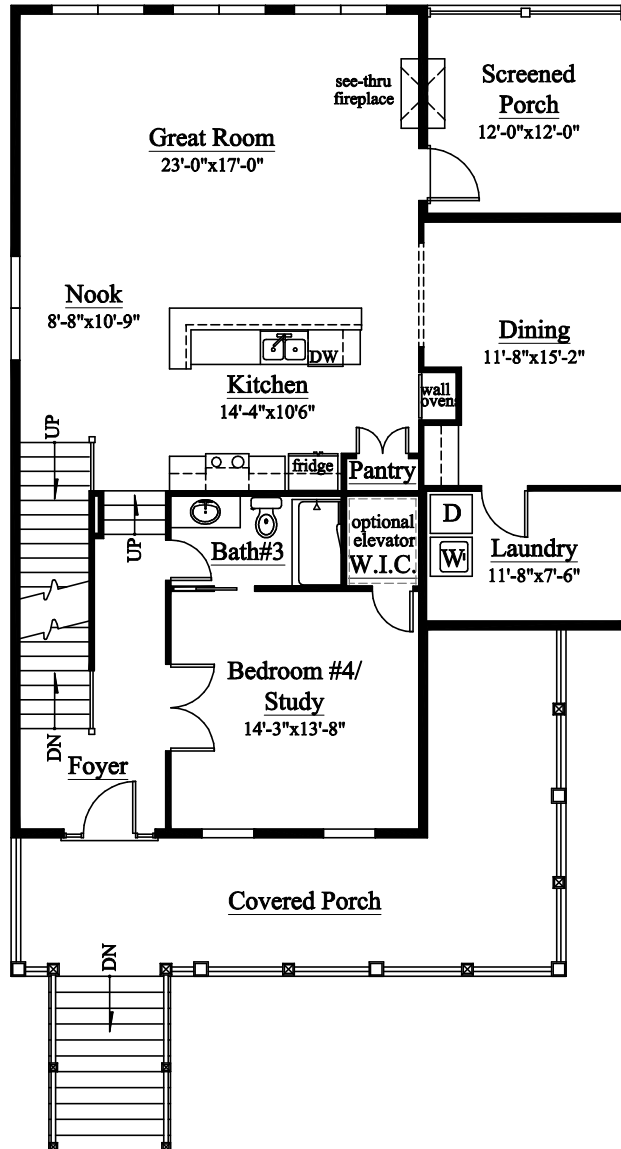

Ground Floor

First Floor

Second Floor

Approximate Square Footage
2,828 heated

Nature's Walk The Magnolia

www.sammbinc.com samm@sammbinc.com
TEL 910.350.8226 TEL 877.275.1946 FAX 910.401.1220