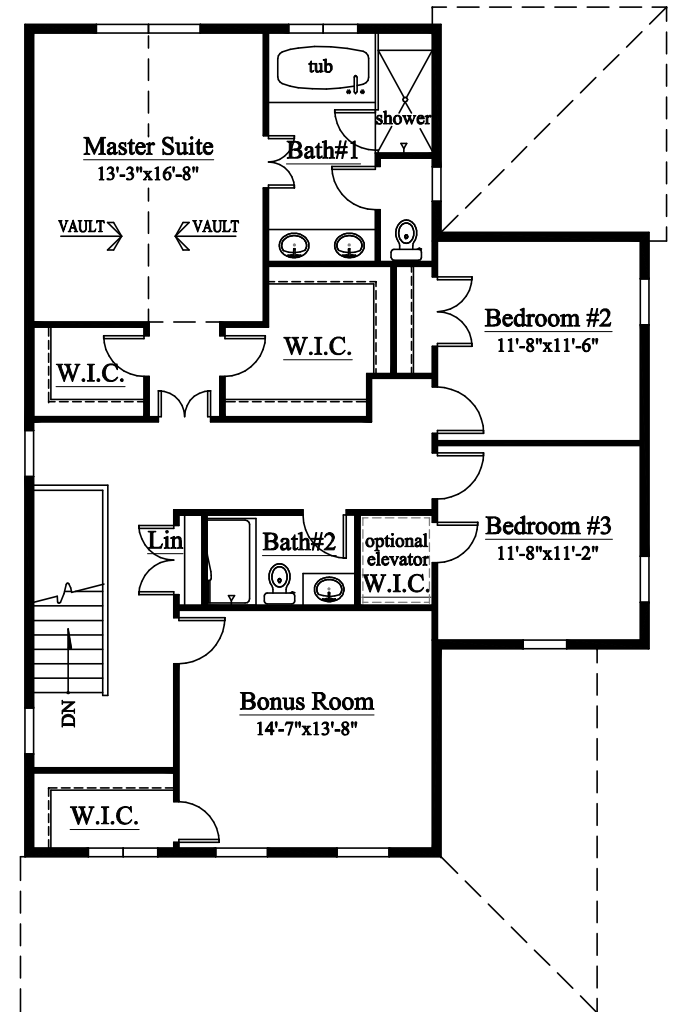

Ground Floor

First Floor

Second Floor

Approximate Square Footage
2,828 heated

Nature's Walk The Magnolia

www.sammbinc.com samm@sammbinc.com
TEL 910.350.8226 TEL 877.275.1946 FAX 910.401.1220