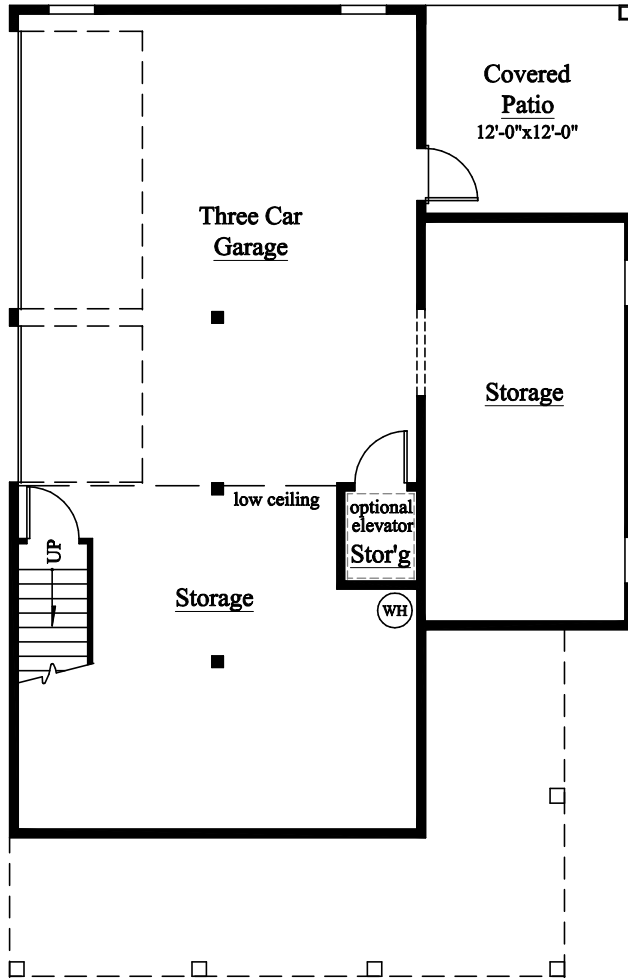

Ground Floor

First Floor

Second Floor

Approximate Square Footage
2,828 heated

Nature's Walk The Magnolia

www.sammbinc.com samm@sammbinc.com
TEL 910.350.8226 TEL 877.275.1946 FAX 910.401.1220