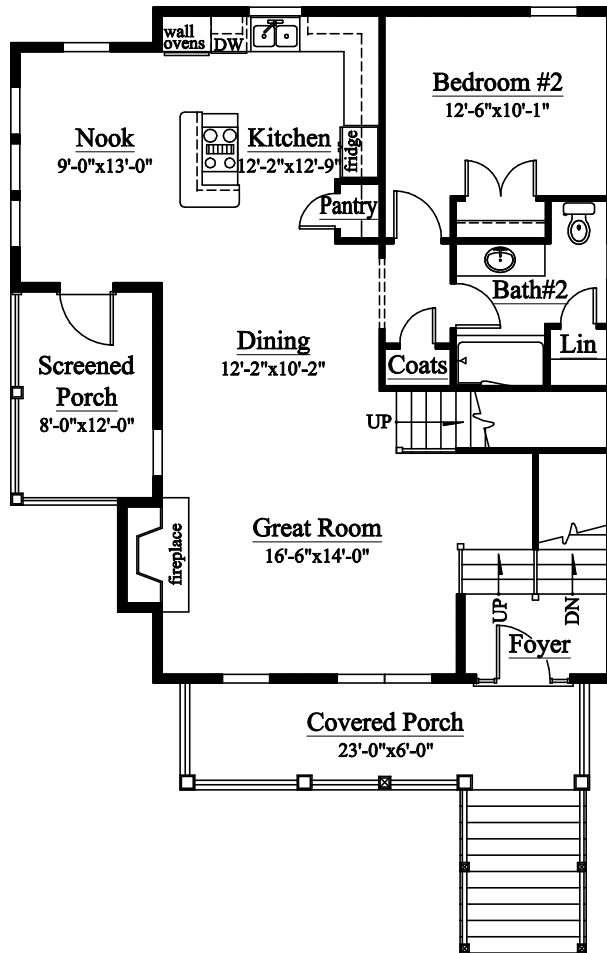

Ground Floor

First Floor

Second Floor

Approximate Square Footage
2,163 heated

Nature's Walk
The Dogwood