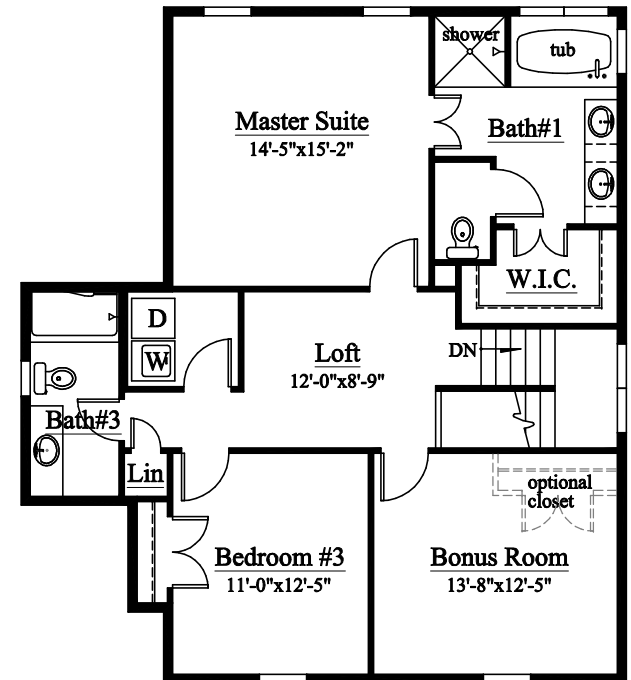

Ground Floor

First Floor

Second Floor

Approximate Square Footage
2,163 heated

Nature's Walk
The Dogwood