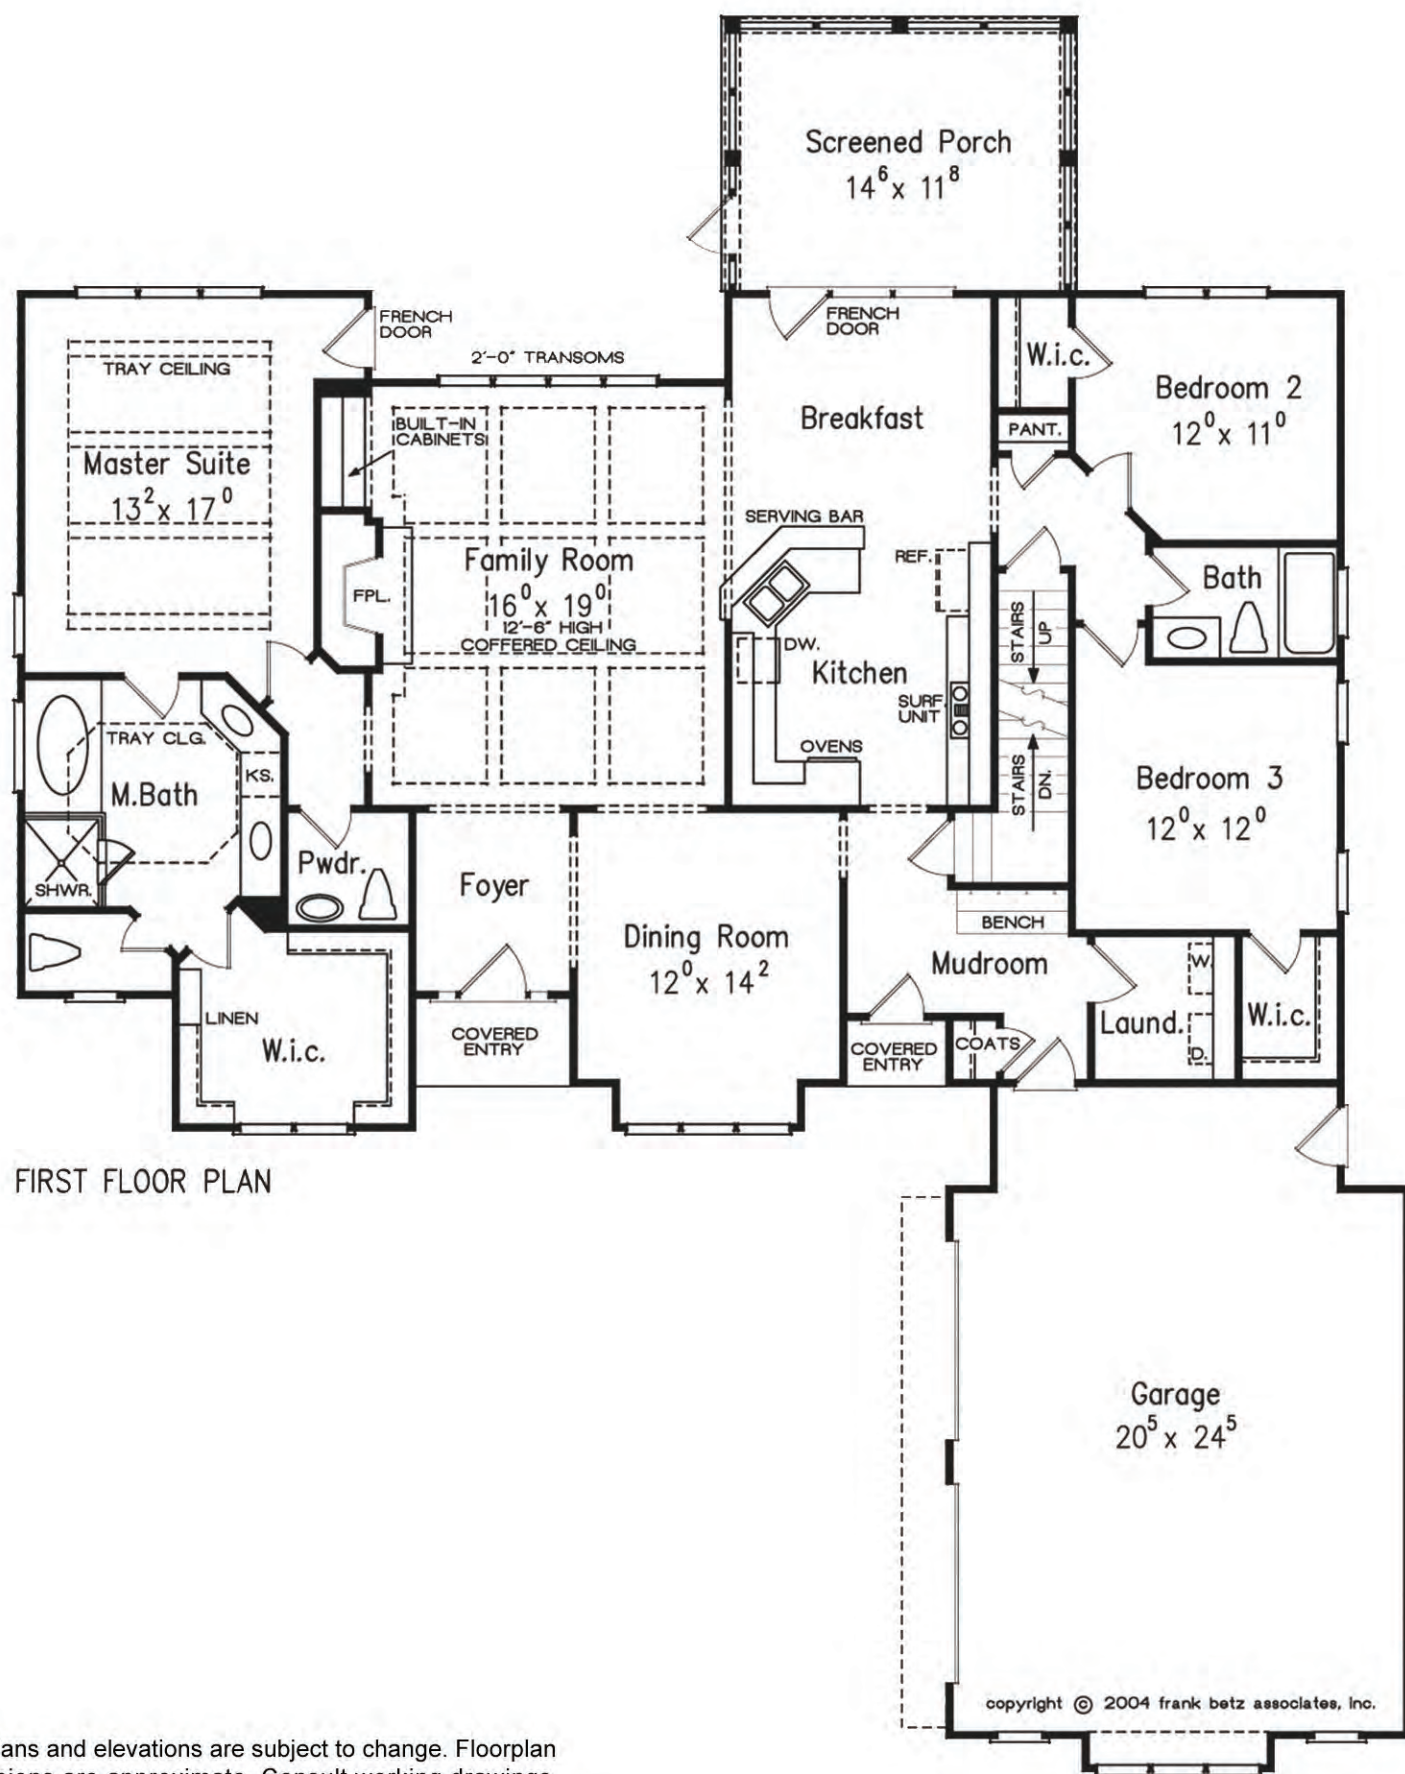

COLEMANS BLUFF

1st Floor 2066 sq. ft.
 Total 2622 sq. ft.
 2nd Floor 556 sq. ft.

Overall Dimensions
 63'-0" x 79'-4"

Floorplans and elevations are subject to change. Floorplan dimensions are approximate. Consult working drawings for actual dimensions and information. Elevations are artists' conceptions.