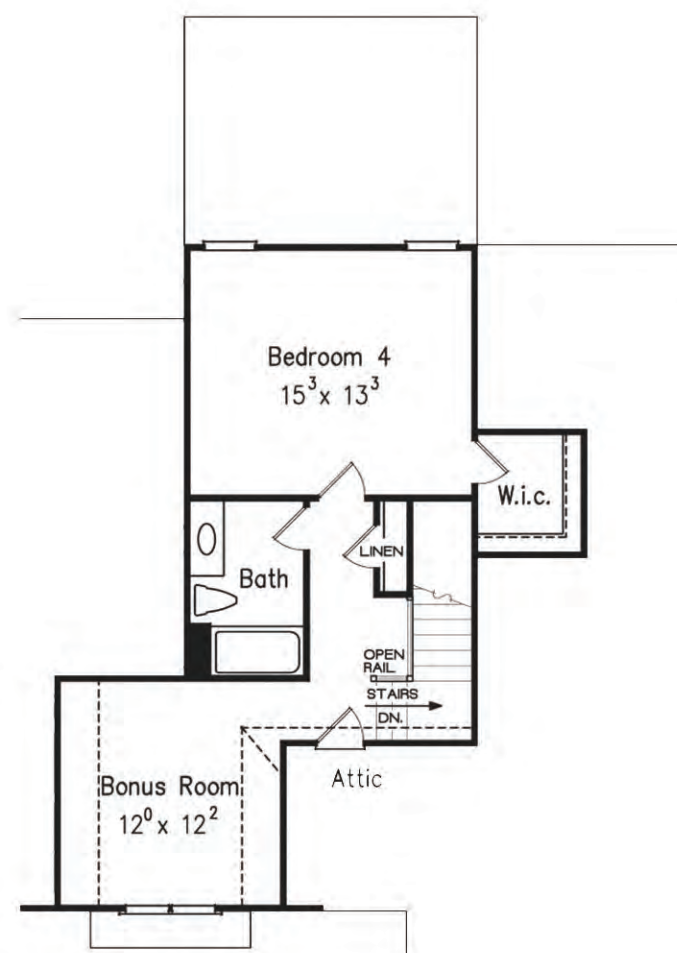

COLEMANS BLUFF

1st Floor 2066 sq. ft.
 Total 2622 sq. ft.
 2nd Floor 556 sq. ft.

Overall Dimensions
 63'-0" x 79'-4"

Floorplans and elevations are subject to change. Floorplan dimensions are approximate. Consult working drawings for actual dimensions and information. Elevations are artists' conceptions.