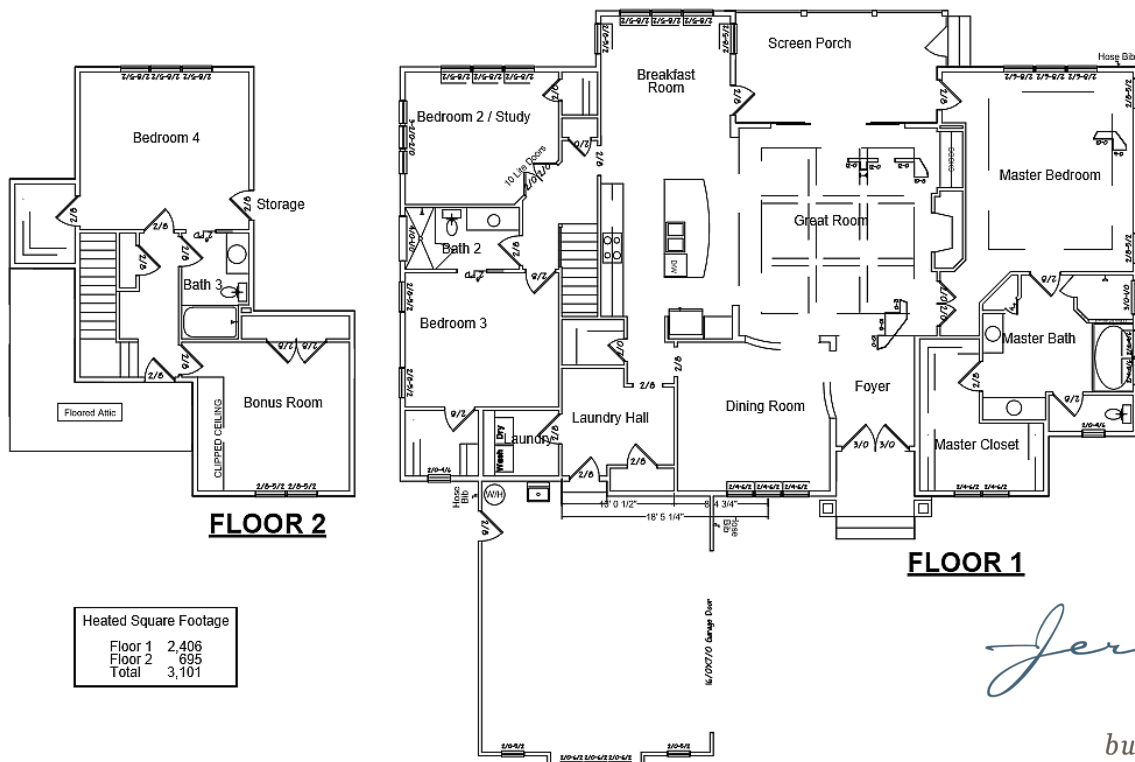

Owen's Bluff

3,101 SF
4 Bed 3 Bath

10' ceilings Floor 1
Tile walk-in Master Shower
Hardwood Flooring

Fiber cement siding
Upgraded insulation
GE stainless appliance package

Screened Porch
Open Foyer
Tile backsplash in Kitchen