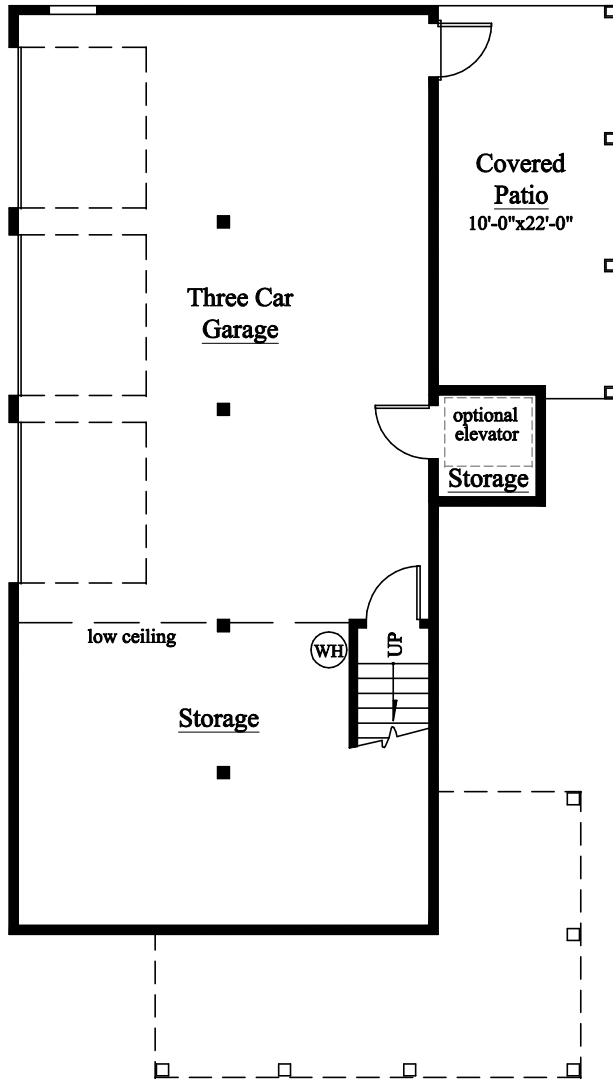

Ground Floor

First Floor

Second Floor

Approximate Square Footage
2,694 heated

Nature's Walk
The Willow

www.sammbinc.com samm@sammbinc.com
TEL 910.350.8226 TEL 877.275.1946 FAX 910.401.1220