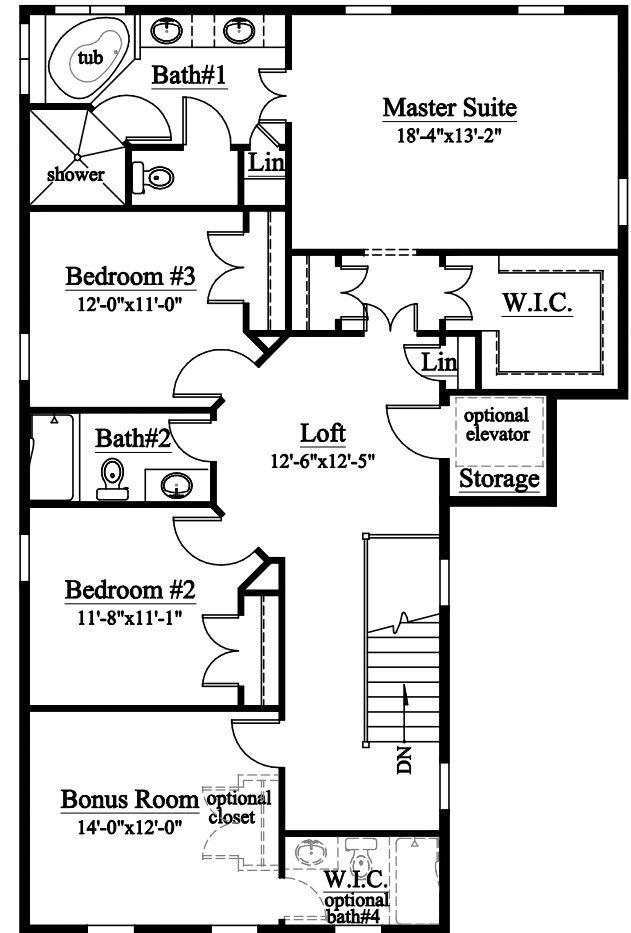

Ground Floor

First Floor

Second Floor

Approximate Square Footage
2,694 heated

Nature's Walk
The Willow

www.sammbinc.com samm@sammbinc.com
TEL 910.350.8226 TEL 877.275.1946 FAX 910.401.1220