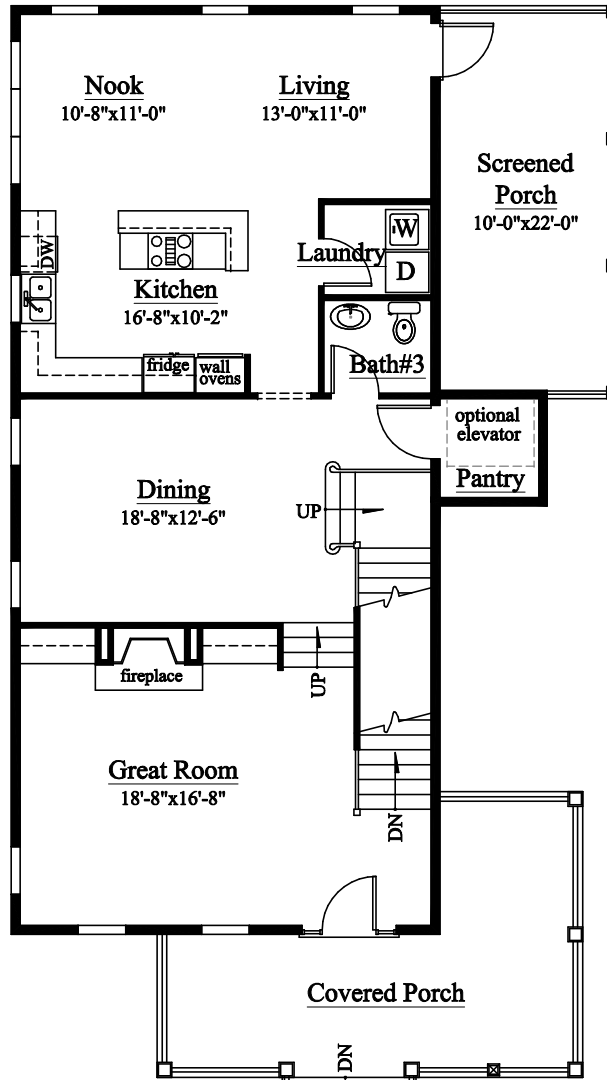

Ground Floor

First Floor

Second Floor

Approximate Square Footage
2,694 heated

Nature's Walk
The Willow

www.sammbinc.com samm@sammbinc.com
TEL 910.350.8226 TEL 877.275.1946 FAX 910.401.1220